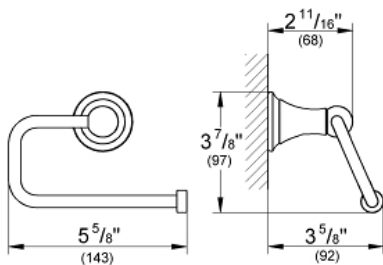

SEABURY
Toilet Paper Holder
MODEL # 40160000

Pure Freude
an Wasser

GROHE

Product Description:
SEABURY
Toilet Paper Holder

Standard Specification:

- Without cover
- GROHE StarLight chrome finish

Applicable Codes & Standards: